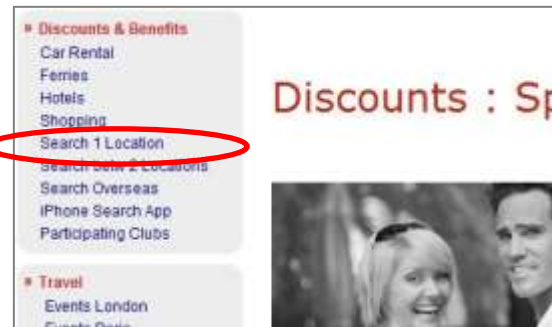

Show Your Card & Save 施設を検索するには？

施設の詳細情報

Details Print Back

Infos

BICESTER VILLAGE
OUTLET SHOPPING
BICESTER VILLAGE OUTLET SHOPPING

Shopping

<http://www.ChicOutletShopping.com>

Phone: +44 (0)1869 323 200
Fax: +44 (0)1869 323 201
E-Mail: Bicester@chicoutlet.com
Address: Pingle Drive, 20
OX26 6WD Bicester
UK

Permanent Offer

Partner description **施設情報**

One of the nine Chic Outlet Shopping Villages, offering previous seasons' collections from the world's leading fashion and lifestyle brands with reductions of up to 50% and sometimes more on the recommended retail price, all year round.

Member benefit details **優待内容**

Gift - a VIP Day Card to SyCI members.
Enjoy a 10% saving on the outlet price at participating boutiques during the day of visit.

Validity **優待期間**

From 01/03/2003 to 28/02/2012

Terms and conditions **諸条件**

One VIP Day Card per membership card - not per person.
This offer is not valid during "Final Reductions" periods. Please call the Village for further information or check www.ChicOutletShopping.com
Subject to availability.

How to get the discount **優待利用方法**

Walk in and show your Card!
at the Bicester Village Visitor Centre, situated at the front of the Village.

How to get there **交通案内**

By Road - M40 to Junction 9. Follow A41 for 2 miles towards Bicester and signs to 'Village Retail Park'. Free Parking.

【目的地から検索する場合】