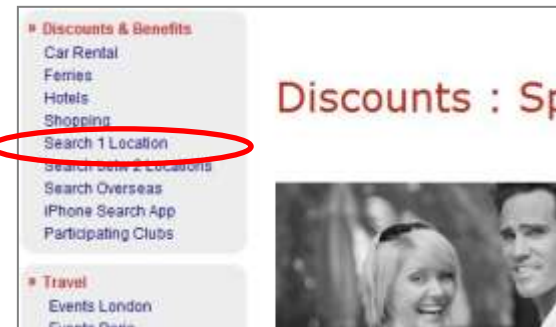

Show Your Card & Save 施設を検索するには？

施設の詳細情報

Details Print Back

Infos

BICESTER VILLAGE
OUTLET SHOPPING
BICESTER VILLAGE OUTLET SHOPPING

Shopping

<http://www.ChicOutletShopping.com>

Phone: +44 (0)1869 323 200
Fax: +44 (0)1869 323 201
E-Mail: Bicester@chicoutlet.com
Address: Pingle Drive, 20
OX26 6WD Bicester
UK

Permanent Offer

Partner description 施設情報

One of the nine Chic Outlet Shopping Villages, offering previous seasons' collections from the world's leading fashion and lifestyle brands with reductions of up to 50% and sometimes more on the recommended retail price, all year round.

Member benefit details 優待内容

Gift - a VIP Day Card to SyCI members.
Enjoy a 10% saving on the outlet price at participating boutiques during the day of visit.

Validity 優待期間

From 01/03/2003 to 28/02/2012

Terms and conditions 諸条件

One VIP Day Card per membership card - not per person.
This offer is not valid during "Final Reductions" periods. Please call the Village for further information or check www.ChicOutletShopping.com
Subject to availability.

How to get the discount 優待利用方法

Walk in and show your Card!
at the Bicester Village Visitor Centre, situated at the front of the Village.

How to get there 交通案内

By Road - M40 to Junction 9. Follow A41 for 2 miles towards Bicester and signs to 'Village Retail Park'. Free Parking.

【目的地から検索する場合】